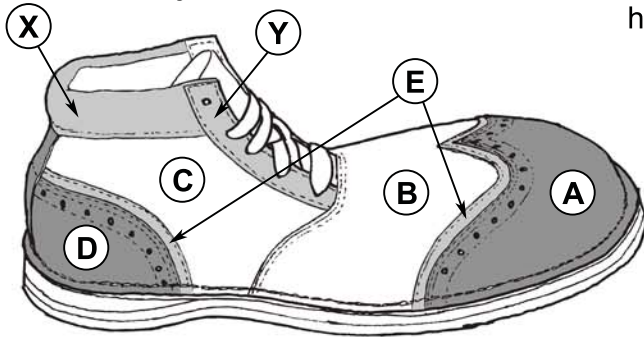

Petite: approximately 15"

Full-length: approx. 17"

Shorty Miniature Petite Full-length

Choose your Height:

- Low**
- High**

Leather Lining (Low or High) or Extra High (+\$75)
 (lining standard in Extra High) _____

Options (either): **Bubble Toe (+\$30)** **Velcro Quick Release (+\$45)** _____

Options (Tramps): **Distressed (+\$25)** **Worn-down Heel (+\$30)** _____

Multi-Color Styles:

Choose your Color Scheme: Please use the letter system shown here to identify your color placement.

High-top Wingtip (3-color)

Low Saddle

High Split-Vamp

- A: Tips
- B: Front (vamp)
- C: Center (quarter)
- D: Heel
- E: Tip & Heel Edging
- X: Ankle Collar
- Y: Lace Trim

Choose your Toe/Heel Style:

- Split Vamp (pictured above right)
- Straight Tip (#1)
- Wingtip (#3)
- Saddle (#5)
- Other (include picture)
- Dbl. Wingtip (#2)
- Reverse Wingtip (#4)
- Scallop (#6)