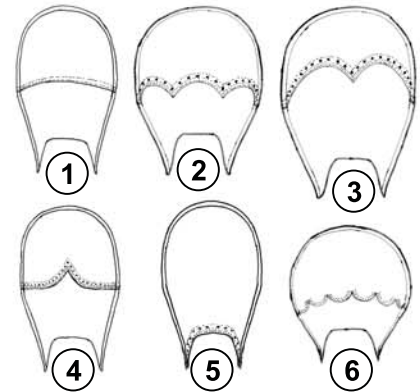

Petite: approximately 15"

Full-length: approx. 17"

Shorty Miniature Petite Full-length

Choose your Height:

- Low**
- High**

Leather Lining (Low or High) or Extra High (+\$75)
 (lining standard in Extra High) _____

Options (either): **Bubble Toe (+\$30)** **Velcro Quick Release (+\$45)** _____

Options (Tramps): **Distressed (+\$25)** **Worn-down Heel (+\$30)** _____

Multi-Color Styles:

Choose your Color Scheme: Please use the letter system shown here to identify your color placement.

High-top Wingtip (3-color)

Low Saddle

High Split-Vamp

- A: Tips
- B: Front (vamp)
- C: Center (quarter)
- D: Heel
- E: Tip & Heel Edging
- X: Ankle Collar
- Y: Lace Trim

Choose your Toe/Heel Style:

- Split Vamp (pictured above right)
- Straight Tip (#1)
- Wingtip (#3)
- Saddle (#5)
- Other (include picture)
- Dbl. Wingtip (#2)
- Reverse Wingtip (#4)
- Scallop (#6)

Two-Color

Colors: All: B: _____ C: _____ \$365.00 _____

Straight tips, all wingtips, & scallops: A: _____

Straight tips, all wingtips, scallops, & saddles: D: _____

Options: Special Color (+\$30) Bubble Toe (+\$30) Velcro Quick Release (+\$45) _____