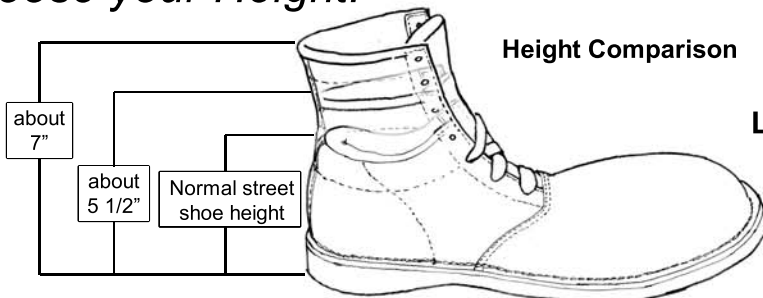

Width Comparison
Petite length pictured

Canoe: approx. 5" - 6" wide

Lollipop: approx. 7" - 8 1/2" wide

Canoe
 Lollipop

Length Comparison *Canoe width pictured*

Shorty: approx. 1" longer than street length

Miniature: approximately 13"

Petite: approximately 15"

Full-length: approx. 17"

Shorty Miniature Petite Full-length

Choose your Height:

- Low**
- High**

Leather Lining (Low or High) or Extra High (+\$75)
 (lining standard in Extra High) _____